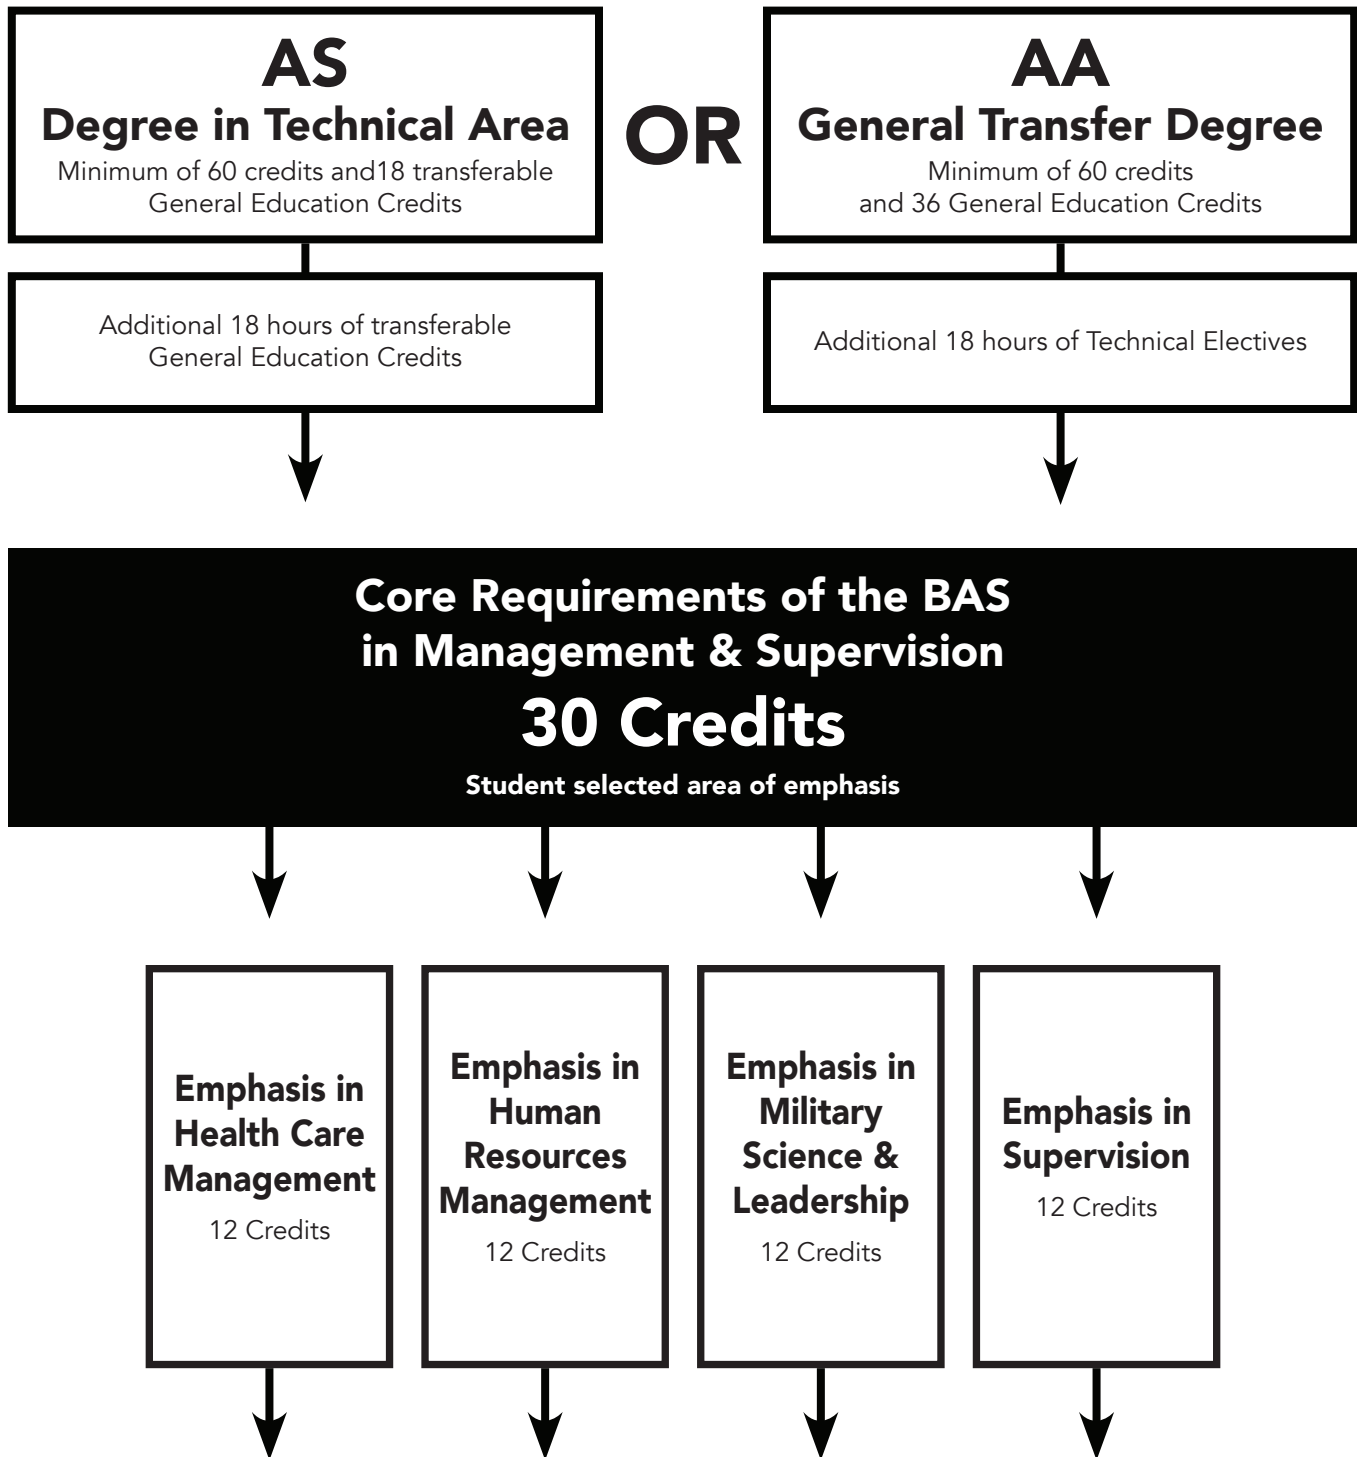

Bachelor of Applied Science Degree

Management & Supervision

120-Credit BAS in Management & Supervision