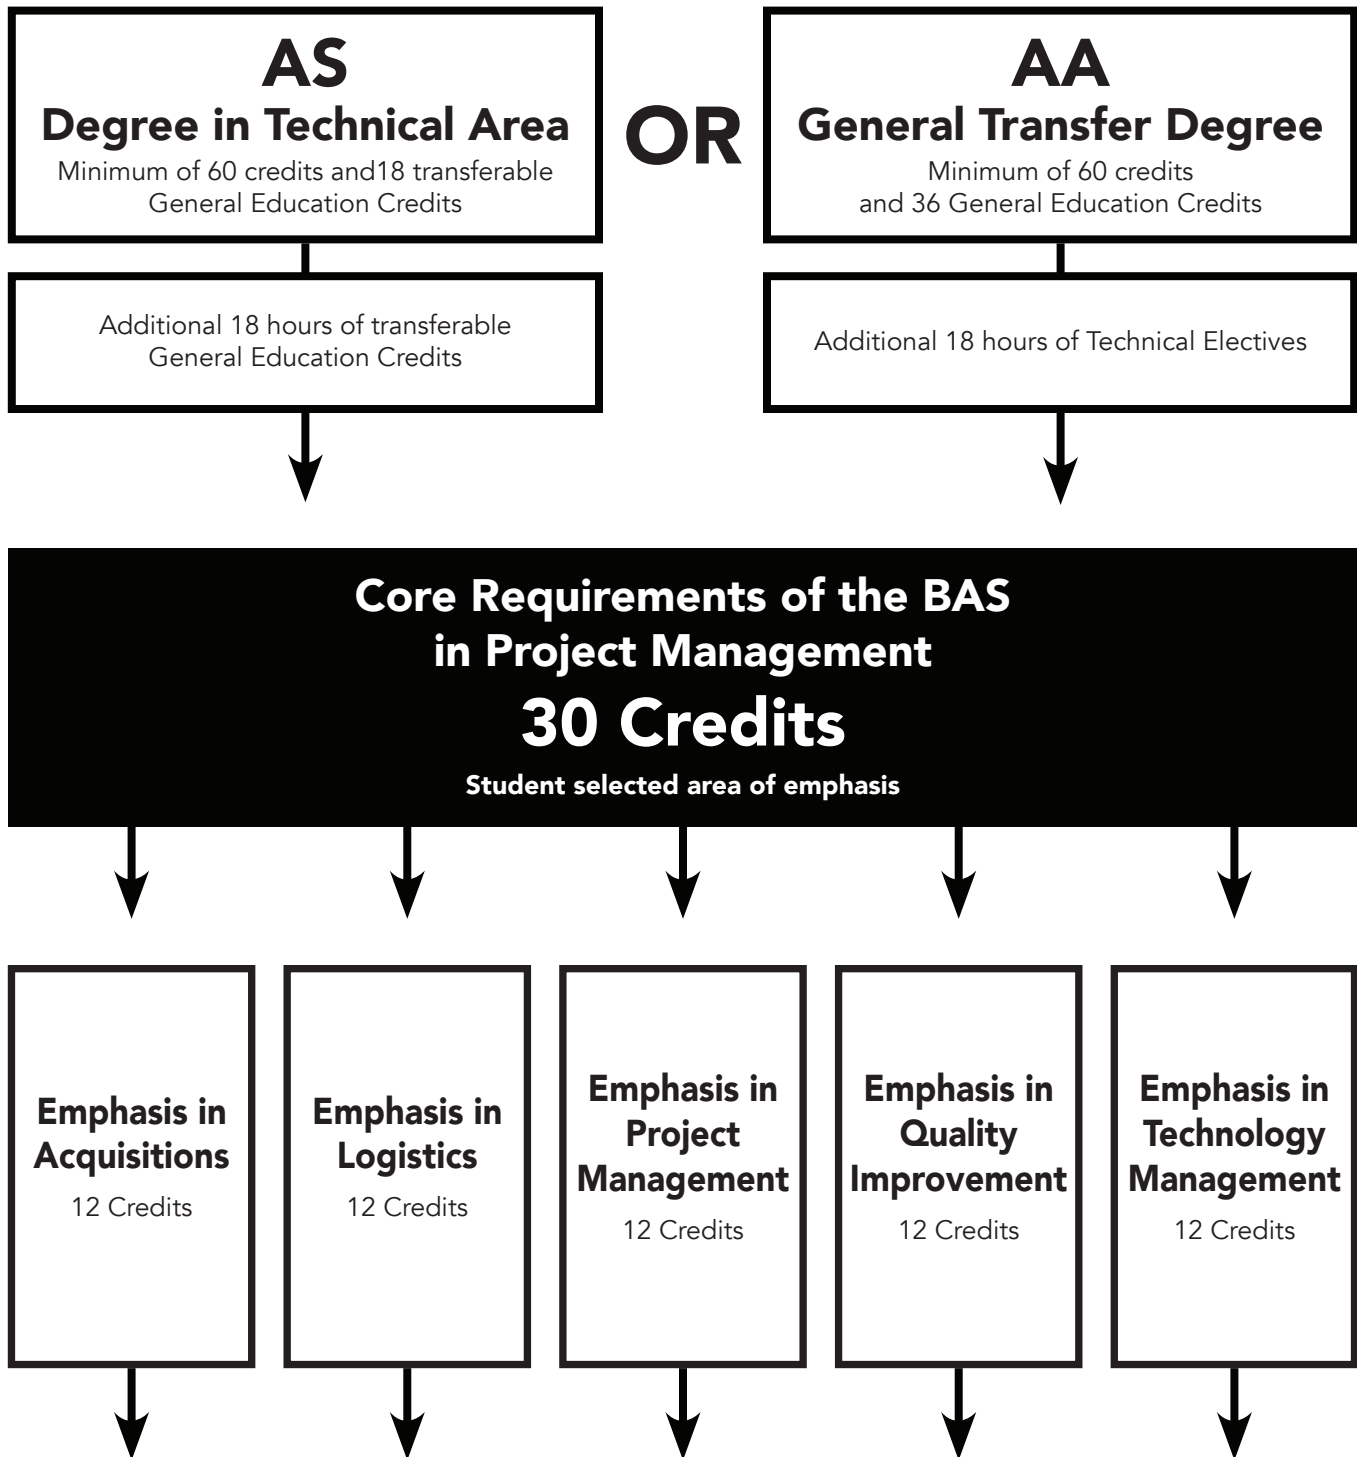

# Bachelor of Applied Science Degree

## Project Management

**120-Credit BAS in Project Management**