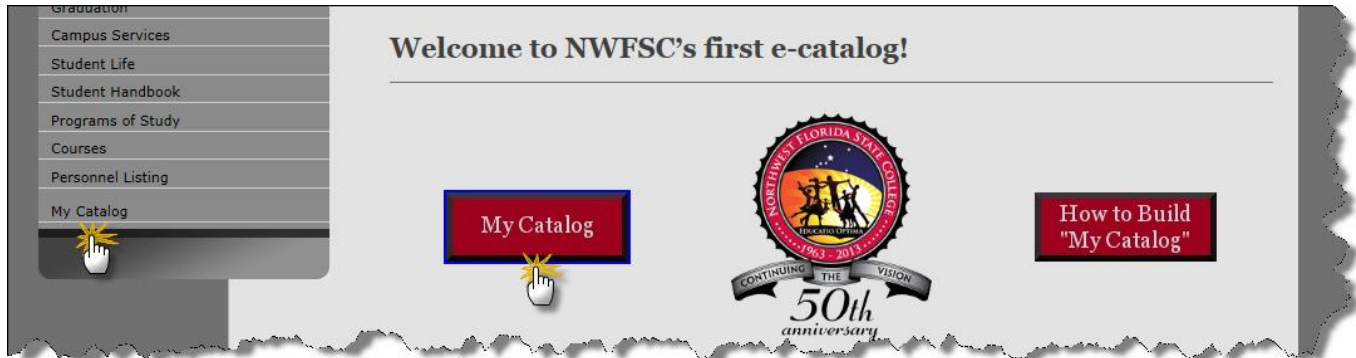

NWFSC's e-catalog and "My Catalog"

View the NWFSC e-catalog at: <http://catalog.nwfsc.edu>
"My Catalog" lets you save catalog pages and programs in one location.

Click "my catalog" on the catalog home page, or in the navigation at the side from any catalog page.

Create a login for "my catalog".

2013-2014 Catalog

My Catalog

If you have a login account, you can retrieve everything in your My Catalog from a previous visit by logging in below.

If you are a new user, you can [create an account](#), which will allow you to save your My Catalog and access it later.